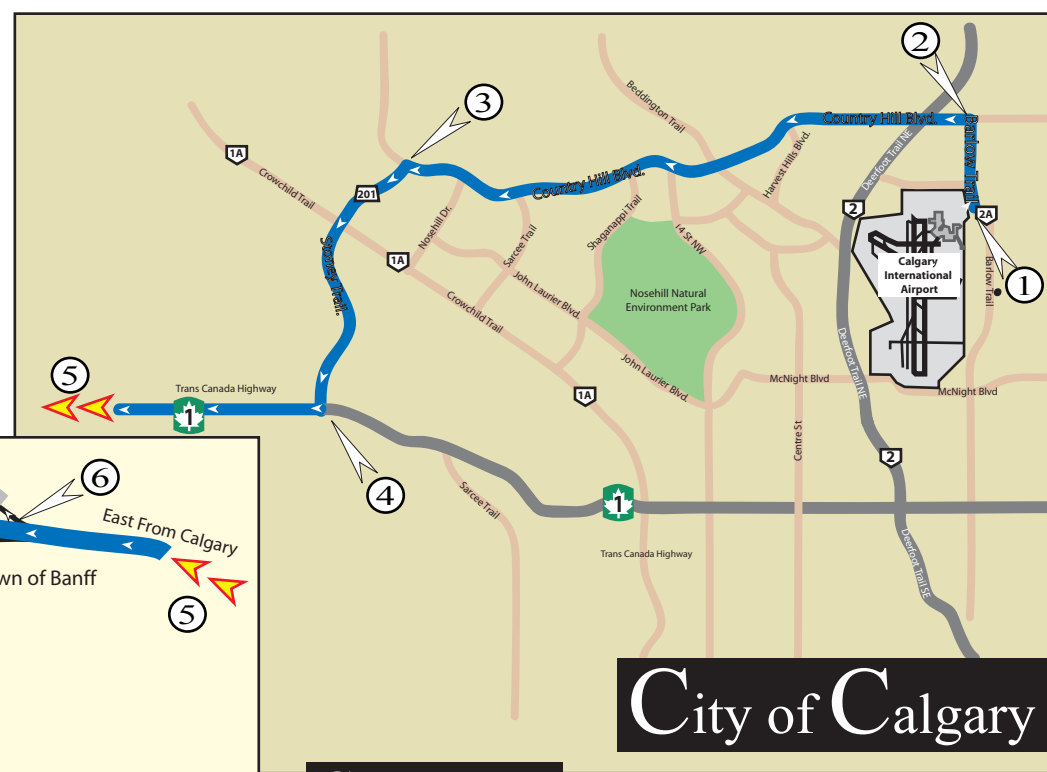

## Town Of Banff

### Check Points

- ① From the Airport, take Barlow Trail (Left Turn).
- ② Turn left on Country Hills Blvd.
- ③ Turn left (South) onto Stoney Trail.
- ④ Turn right (Westbound) onto Highway 1 (Trans Canada Highway).
- ⑤ Follow highway 1 West to Banff National Park.
- ⑥ Take the Banff, Lake Minnewanka exit and turn left at the stop sign on to Banff Avenue.
- ⑦ Follow Banff Avenue through town and across the Bow River bridge.
- ⑧ At the "T" intersection turn left.
- ⑨ Immediately there will be a fork in the road. Merge right on to Mountain Avenue.
- ⑩ Drive for approximately 5 minutes, and on your left, you will see the Rimrock Resort Hotel.

The RIMROCK RESORT HOTEL

Upper Hot Springs Sulphur Mountain Gondola