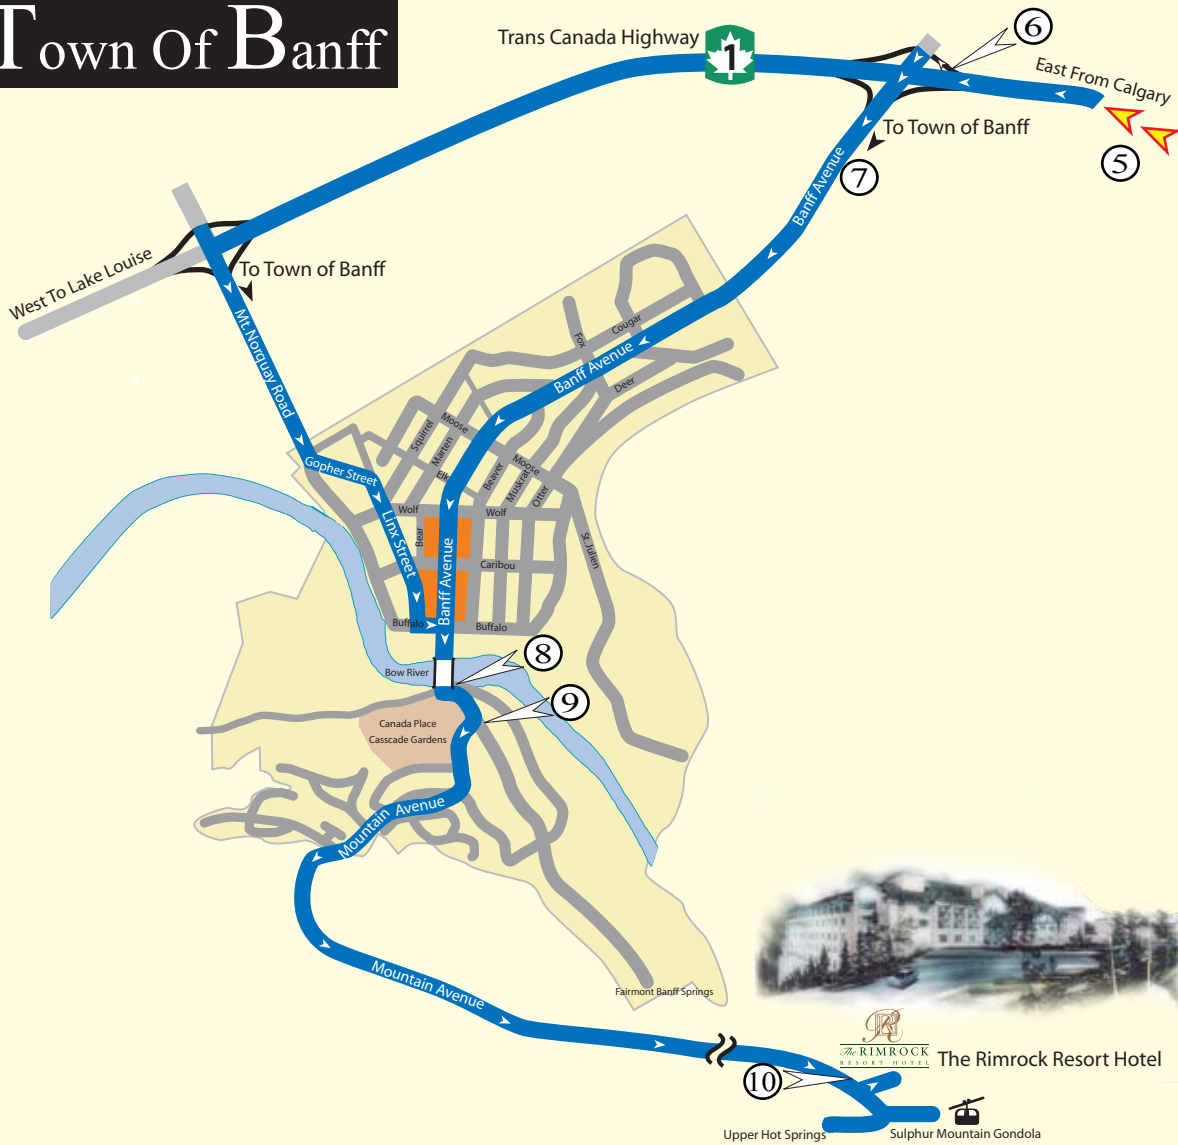

# Direction to the Rimrock Resort Hotel from the Calgary International Airport

Mountain Avenue, P.O. Box 1110,  
Banff, Alberta Canada T1L 1J2

Phone: (403) 762-3356  
Fax: (403) 762-4132

## Town Of Banff

### Check Points

- ① From the Airport, take Barlow Trail (Left Turn).
- ② Turn left on Country Hills Blvd.
- ③ Turn left (South) onto Stoney Trail.
- ④ Turn right (Westbound) onto Highway 1 (Trans Canada Highway).
- ⑤ Follow highway 1 West to Banff National Park.
- ⑥ Take the Banff, Lake Minnewanka exit and turn left at the stop sign on to Banff Avenue.
- ⑦ Follow Banff Avenue through town and across the Bow River bridge.
- ⑧ At the "T" intersection turn left.
- ⑨ Immediately there will be a fork in the road. Merge right on to Mountain Avenue.
- ⑩ Drive for approximately 5 minutes, and on your left, you will see the Rimrock Resort Hotel.

The RIMROCK RESORT HOTEL

Upper Hot Springs Sulphur Mountain Gondola