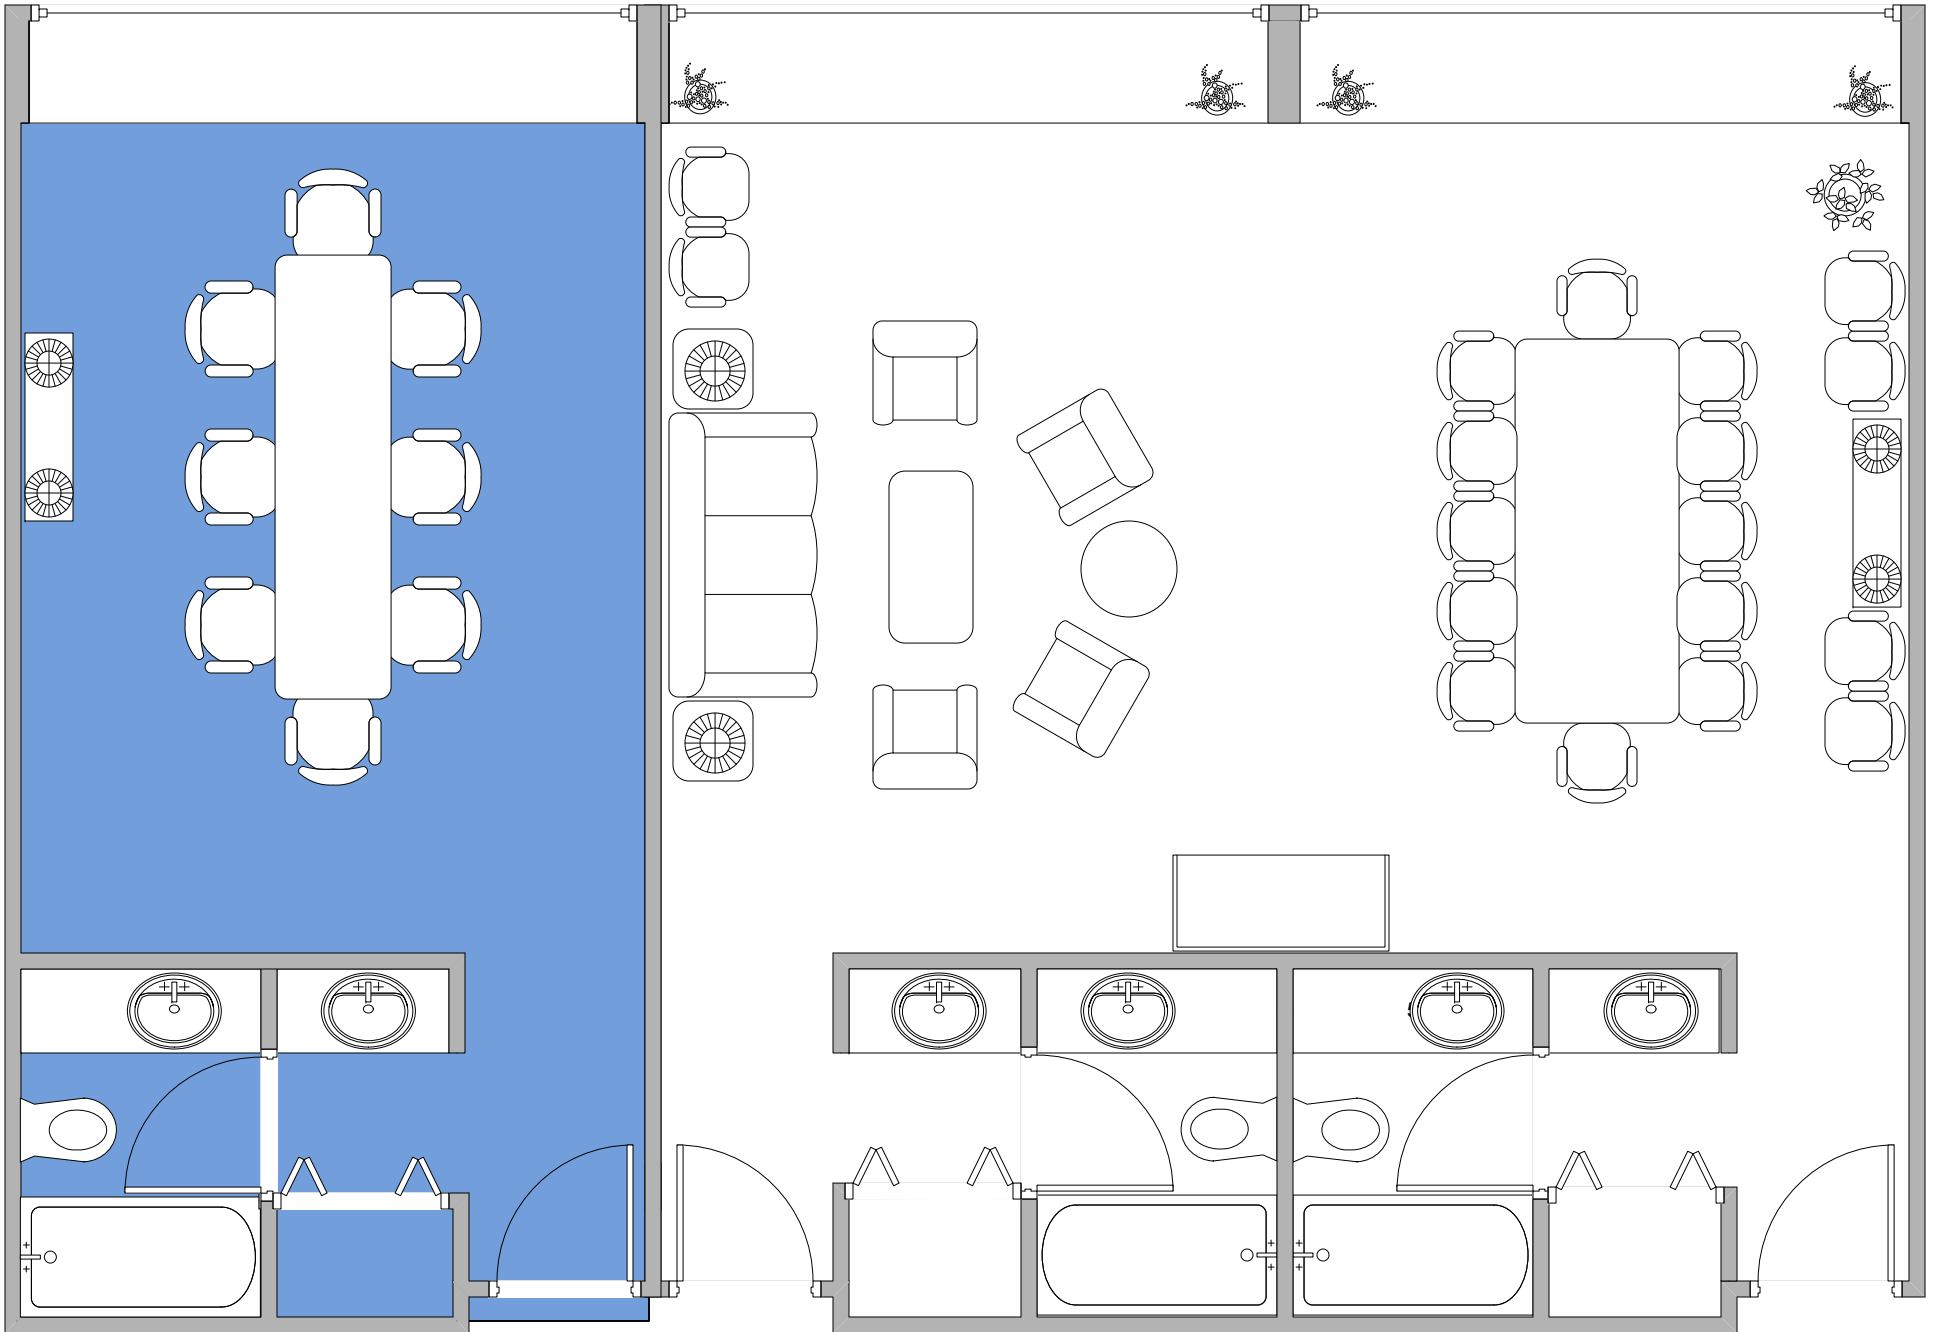

Rosemary & Lobelia

Convention Facility
Level 7 – South Wing

SCALE
1: 48

13'-0"

26'-0"

17'-0"

Lobelia

Convention Facility
Level 7 – South Wing

SCALE
1: 48