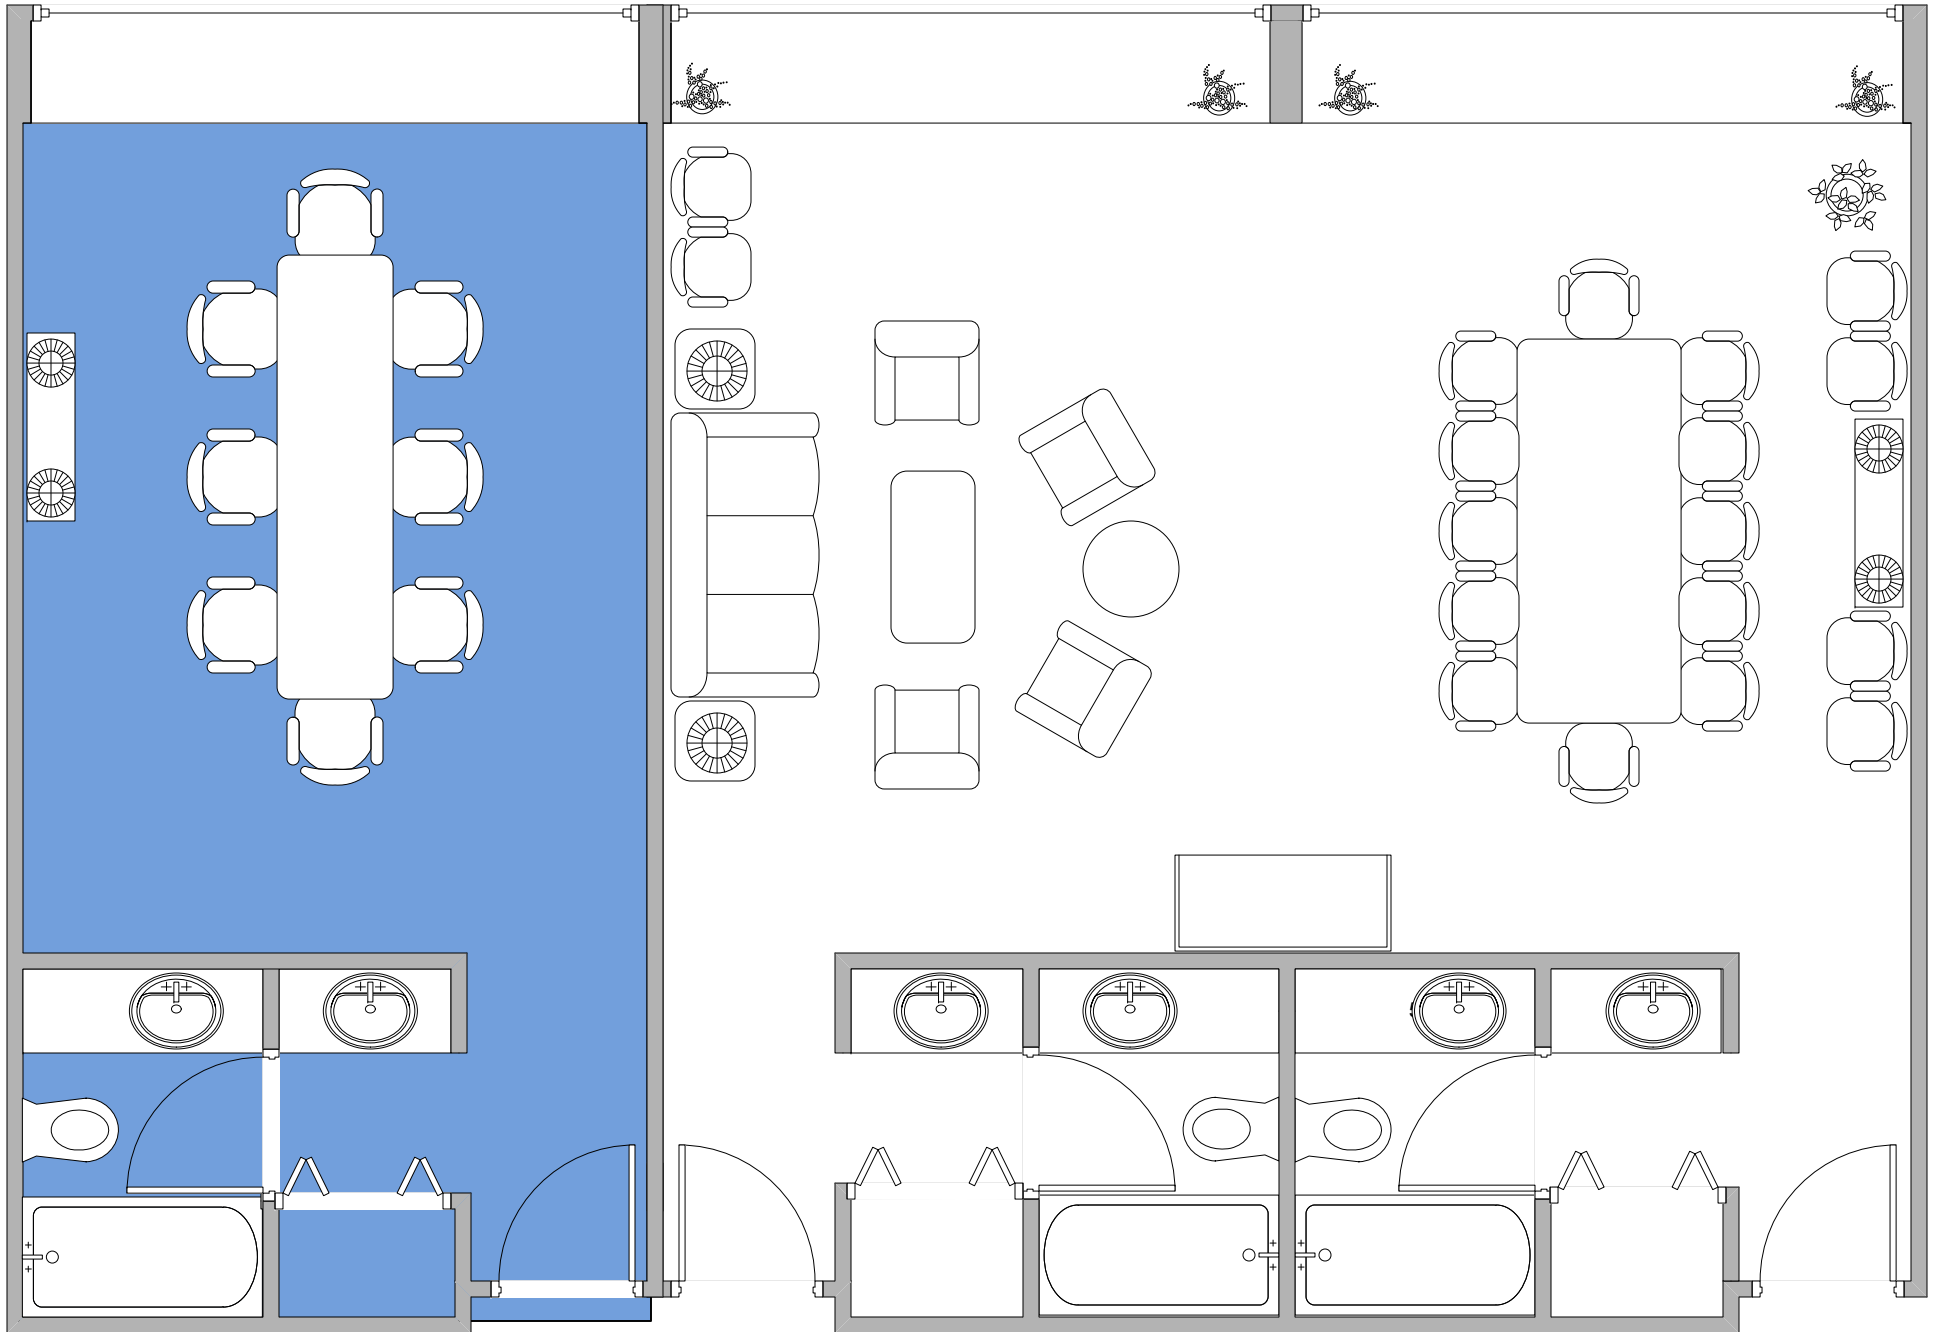

Rosemary & Lobelia

Convention Facility
Level 7 – South Wing

SCALE
1: 48

13'-0"

26'-0"

17'-0"

Lobelia

Convention Facility
Level 7 – South Wing

SCALE
1: 48