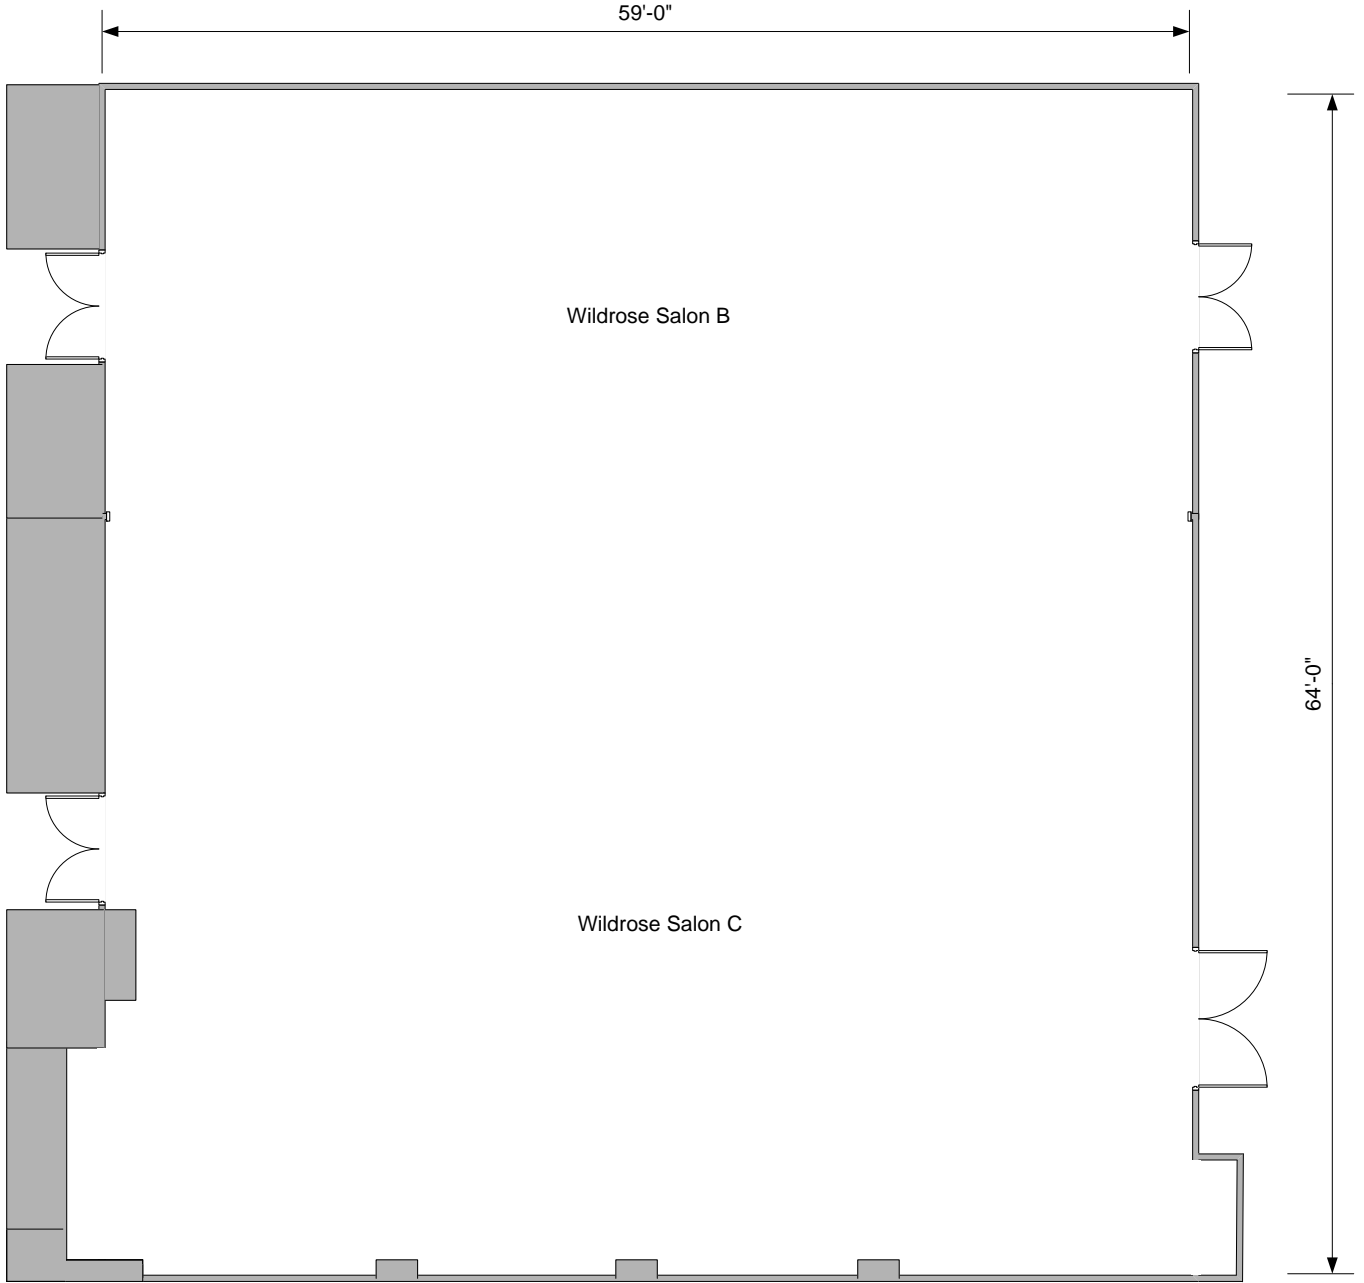

Level 6 Convention Facility

Convention Facility
Level 6 – South Wing

SCALE
1: 240

Wildrose Salon A	
Convention Facility Level 6 – South Wing	SCALE 1:96

Wildrose Salon B

Convention Facility
Level 6 – South Wing

SCALE
1:96

Wildrose Salon C	
Convention Facility Level 6 – South Wing	SCALE 1: 96

Wildrose Salon A + B

Convention Facility
Level 6 – South Wing

SCALE
1: 125

Wildrose Salon B + C	
Convention Facility Level 6 – South Wing	SCALE 1: 125

Wildrose Salon A + B + C	
Convention Facility Level 6 – South Wing	SCALE 1:125