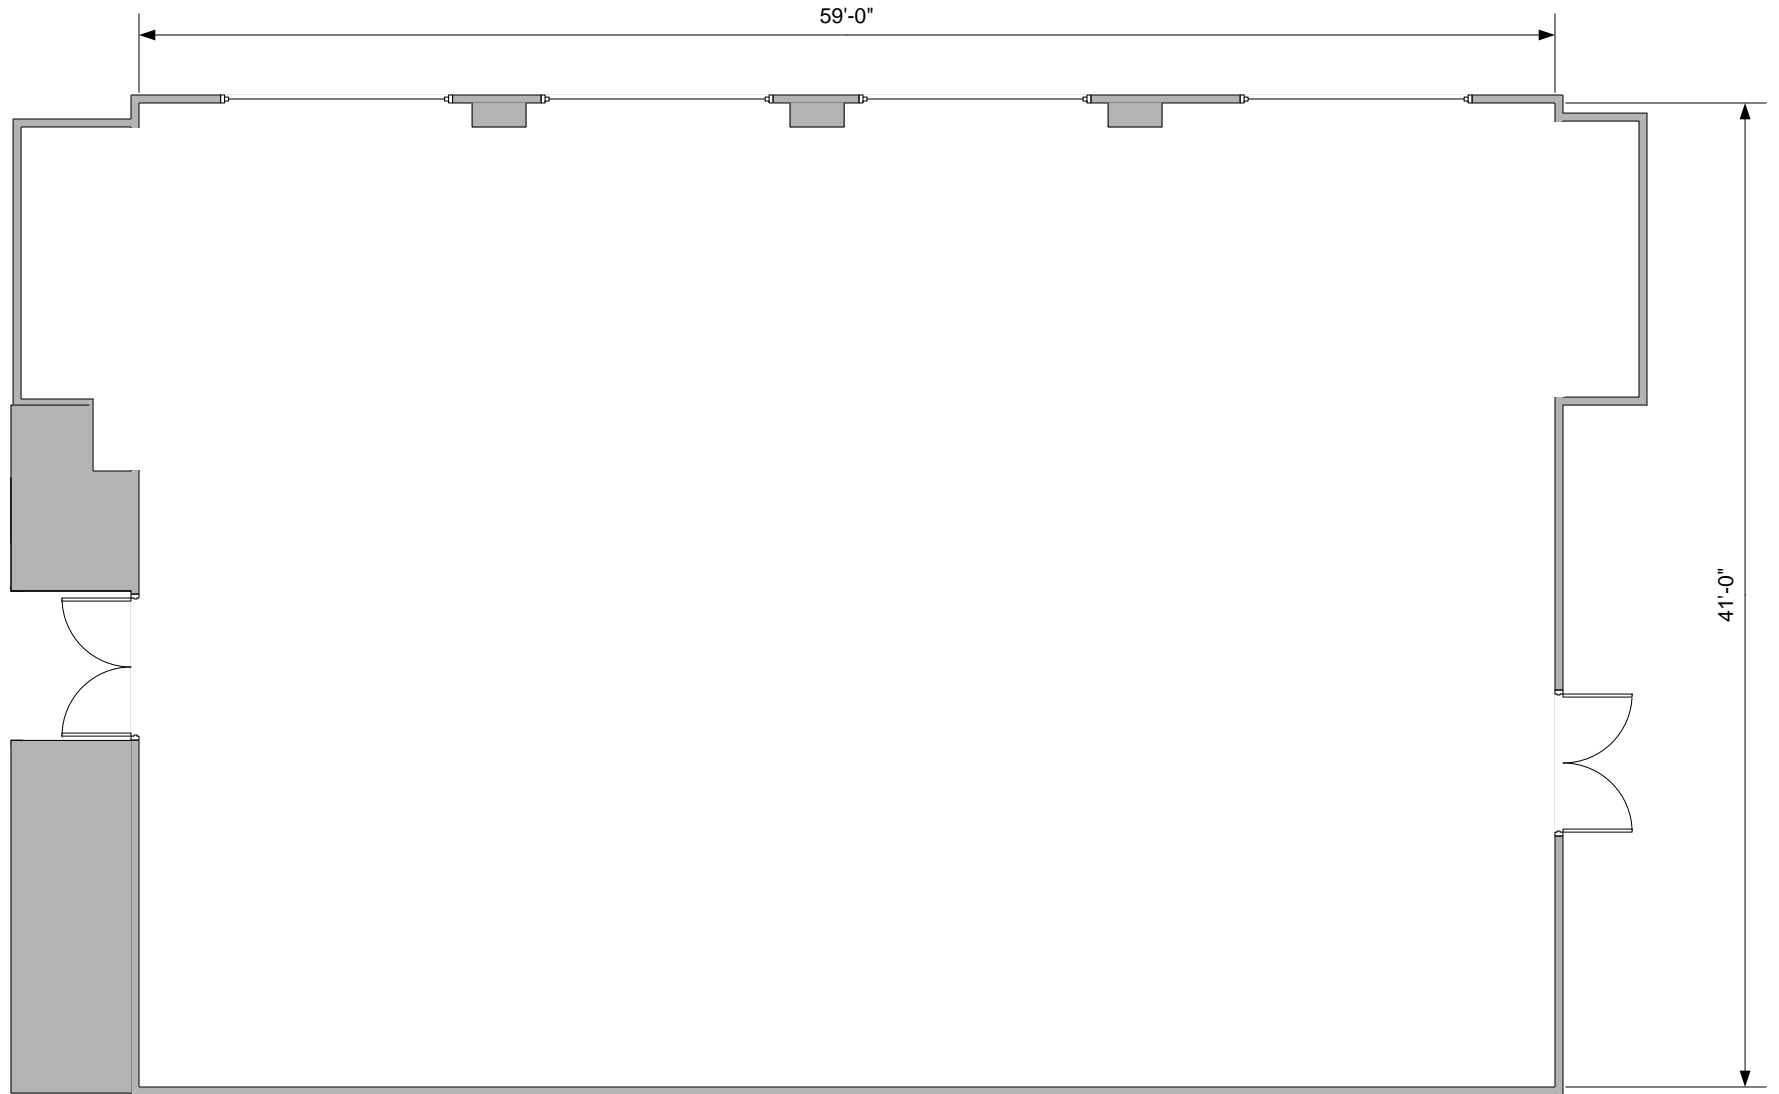

Level 6 Convention Facility

Convention Facility
Level 6 – South Wing

SCALE
1: 240

Wildrose Salon A	
Convention Facility Level 6 – South Wing	SCALE 1:96

Wildrose Salon B

Convention Facility
Level 6 – South Wing

SCALE
1:96

Wildrose Salon C	
Convention Facility Level 6 – South Wing	SCALE 1: 96

Wildrose Salon A + B

Convention Facility
Level 6 – South Wing

SCALE
1: 125

Wildrose Salon B + C	
Convention Facility Level 6 – South Wing	SCALE 1: 125

Wildrose Salon A + B + C	
Convention Facility Level 6 – South Wing	SCALE 1:125