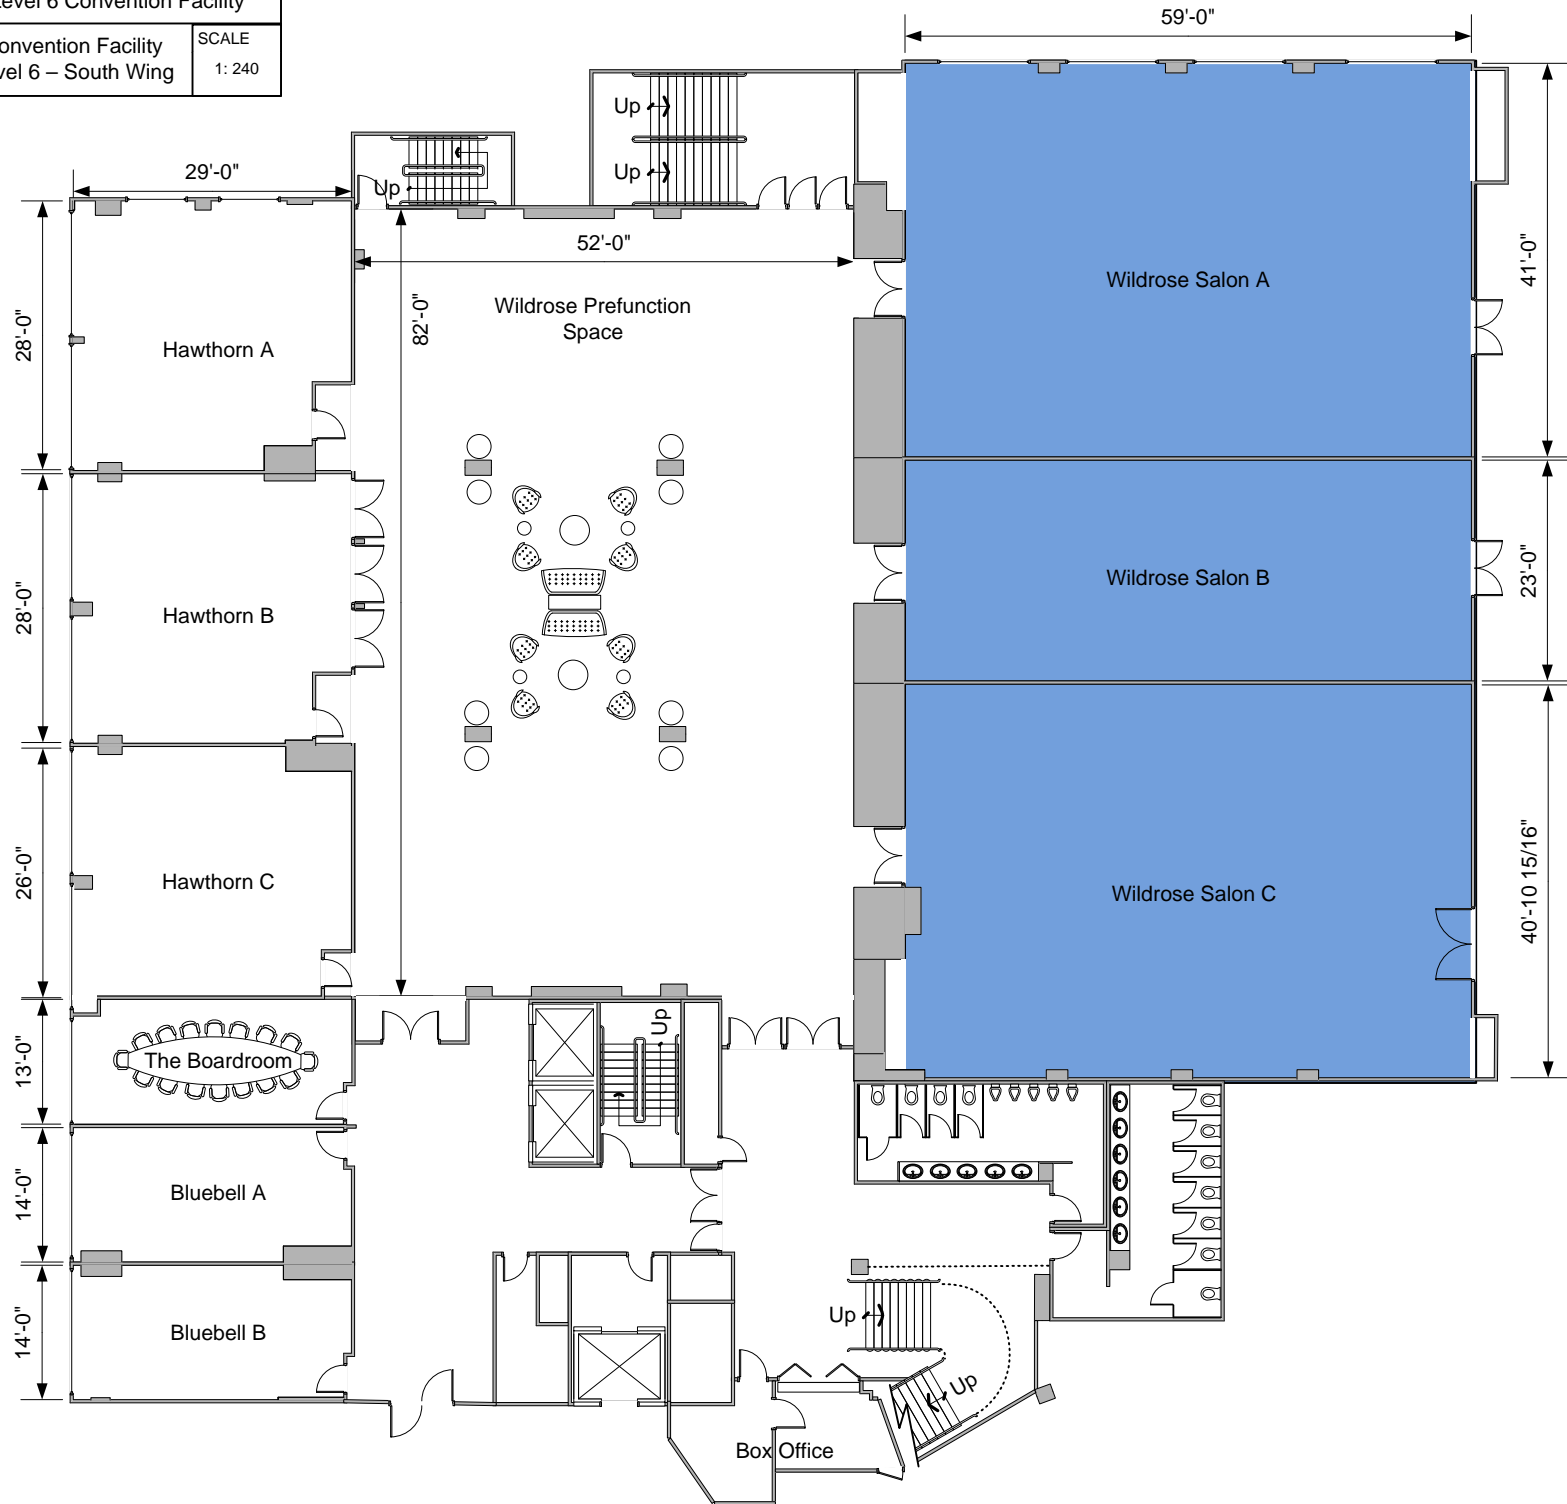

Level 6 Convention Facility

Convention Facility
Level 6 – South Wing

SCALE
1: 240

Wildrose Salon A	
Convention Facility Level 6 – South Wing	SCALE 1:96

Wildrose Salon B

Convention Facility
Level 6 – South Wing

SCALE
1:96

Wildrose Salon C	
Convention Facility Level 6 – South Wing	SCALE 1: 96

Wildrose Salon A + B

Convention Facility
Level 6 – South Wing

SCALE
1: 125

Wildrose Salon B + C	
Convention Facility Level 6 – South Wing	SCALE 1: 125

Wildrose Salon A + B + C	
Convention Facility Level 6 – South Wing	SCALE 1:125