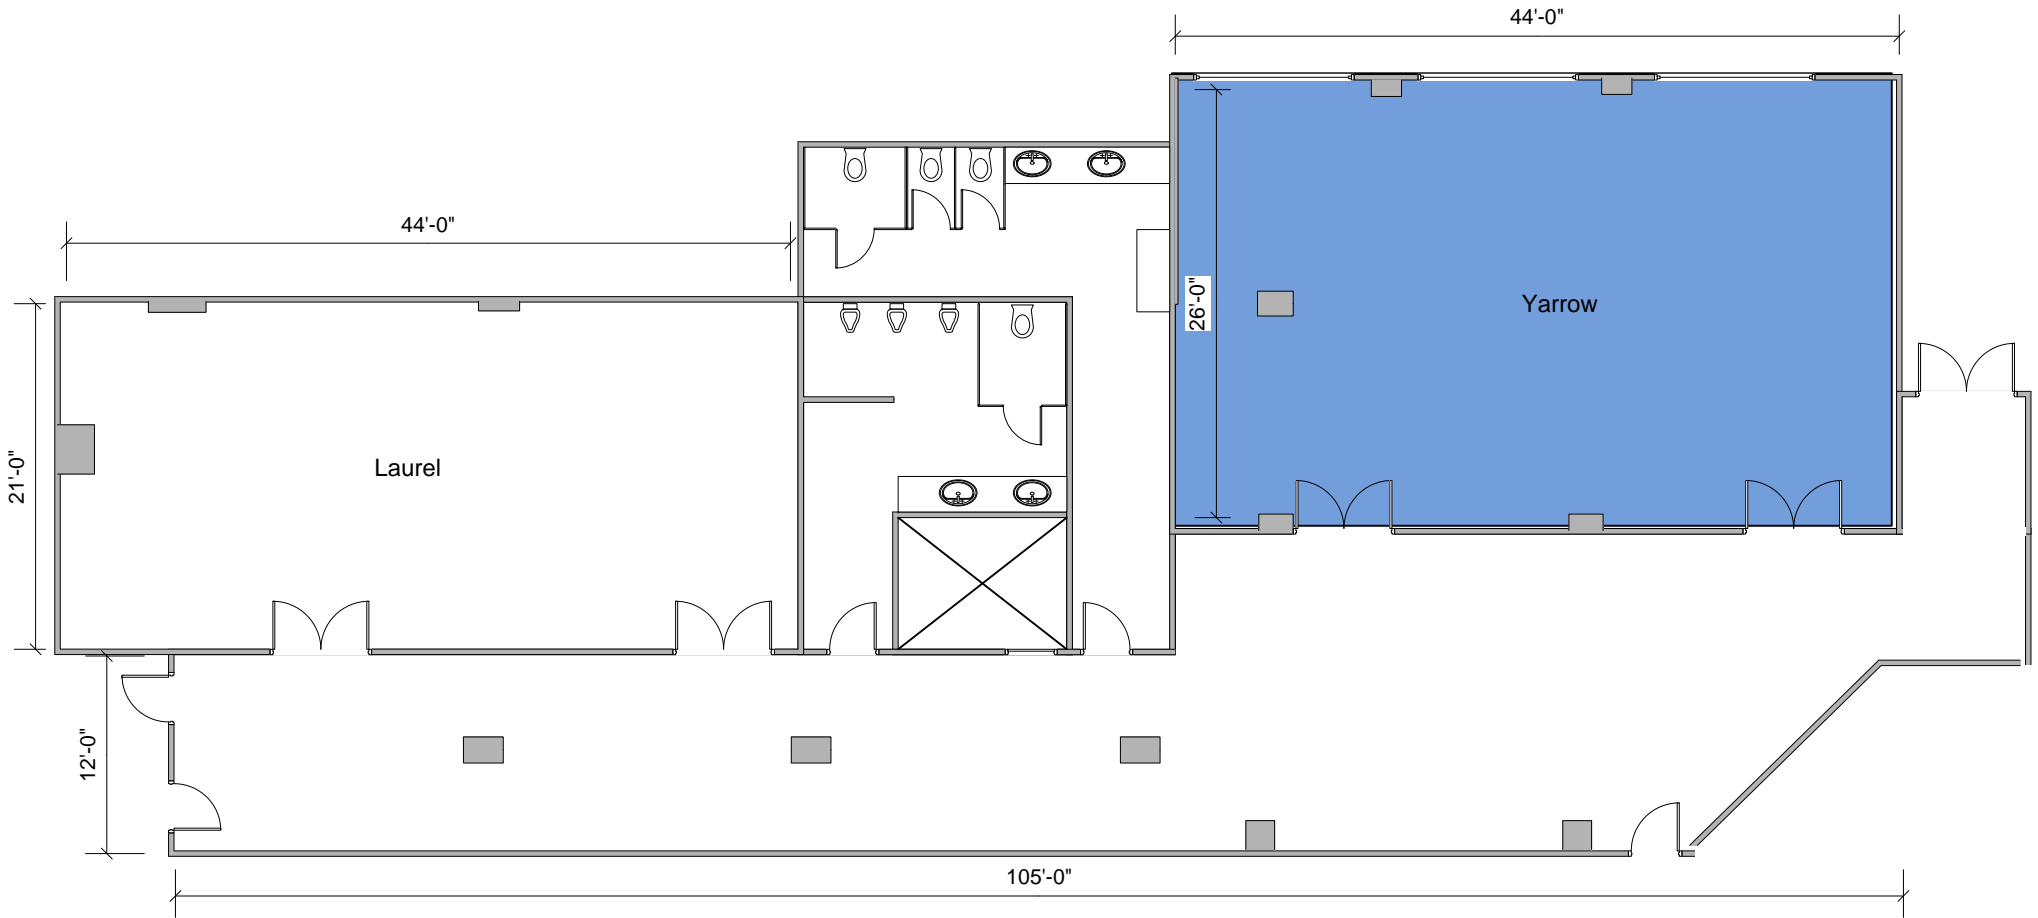

Laurel & Yarrow

Convention Facility
Level 5 – South Wing

SCALE
1:140

Yarrow	
Convention Facility Level 5 – South Wing	SCALE 1:96