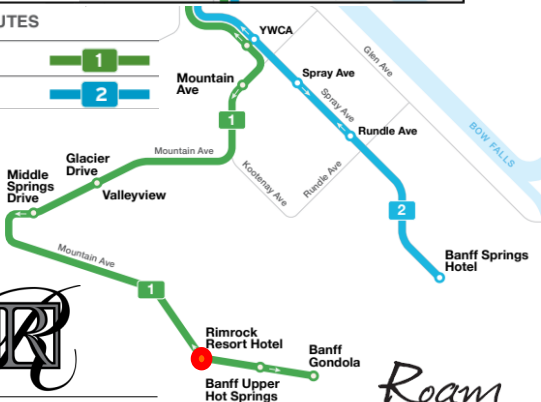

TRANSIT ROUTES

Sulphur Mountain

Tunnel Mountain

The **RIMROCK**
RESORT HOTEL

Roam

Departures from Downtown to The Rimrock Resort Hotel

Departing Rimrock to Downtown Banff		Caribou Street West		Banff Park Museum	
6:32	3:37	6:11	3:10	6:14	3:13
7:02	3:54	6:41	3:27	6:44	3:30
7:32	4:11	7:11	3:44	7:14	3:47
8:02	4:28	7:41	4:01	7:44	4:04
8:32	4:45	8:11	4:18	8:14	4:21
9:00	5:02	8:41	4:35	8:44	4:38
9:32	5:17	9:11	4:50	9:14	4:53
9:52	5:32	9:31	5:05	9:34	5:08
10:09	5:49	9:48	5:22	9:51	5:25
10:28	6:04	10:01	5:39	10:04	5:42
10:48	6:21	10:21	5:56	10:24	5:59
11:05	6:40	10:38	6:13	10:41	6:16
11:23	6:57	10:56	6:30	10:59	6:33
11:52	7:14	11:25	6:47	11:28	6:50
12:12	7:31	11:45	7:04	11:48	7:07
12:29	7:48	12:02	7:21	12:05	7:24
12:47	8:05	12:20	7:38	12:23	7:41
1:04	8:22	12:37	7:55	12:40	7:58
1:21	9:09	12:54	8:49	12:57	8:52
1:38	9:35	1:11	9:16	1:14	9:19
1:55	10:00	1:28	9:41	1:31	9:44
2:12	10:25	1:45	10:06	1:48	10:09
2:29	10:50	2:02	10:31	2:05	10:34
2:46	11:15	2:19	10:56	2:22	10:59
3:03	11:39	2:36	11:21	2:39	11:24
3:20		2:53		2:56	