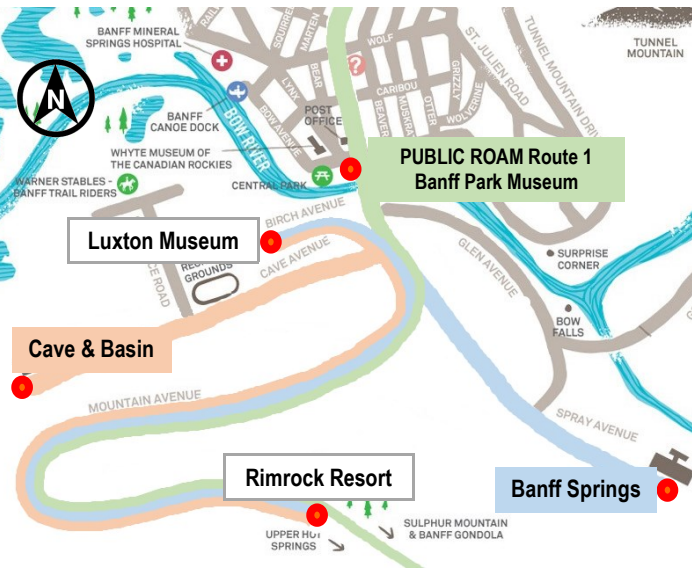

THE RIMROCK BANFF

The Rimrock Looping Bus Service offers two Routes:

Route A | Rimrock > Banff Springs > Luxton Museum

Route B | Rimrock > Cave & Basin > Luxton Museum

Please present your room key to the driver.

	Depart Rimrock Resort	Depart Banff Springs	Depart Cave & Basin	Depart Luxton Museum	Arrives Rimrock Resort
A	7:00	7:10		7:20	7:30
B	7:15		7:25	7:35	7:45
A	7:30	7:40		7:50	8:00
B	7:45		7:55	8:05	8:15
A	8:00	8:10		8:20	8:30
B	8:15		8:25	8:35	8:45
A	8:30	8:40		8:50	9:00
B	8:45		8:55	9:05	9:15
A	9:00	9:10		9:20	9:30
B	9:15		9:25	9:35	9:45
A	9:30	9:40		9:50	10:00
B	9:45		9:55	10:05	10:15
A	10:00	10:10		10:20	10:30
B	10:15		10:25	10:35	10:45
A	10:30	10:40		10:50	11:00
B	10:45		10:55	11:05	11:15
A	11:00	11:10		11:20	11:30
B	11:15		11:25	11:35	11:45
A	11:30	11:40		11:50	12:00
B	11:45		11:55	12:05	12:15
A	12:00	12:10		12:20	12:30
B	12:15		12:25	12:35	12:45
A	12:30	12:40		12:50	13:00
B	12:45		12:55	13:05	13:15
A	13:00	13:10		13:20	13:30
B	13:15		13:25	13:35	13:45
A	13:30	13:40		13:50	14:00
B	13:45		13:55	14:05	14:15
A	14:00	14:10		14:20	14:30
B	14:15		14:25	14:35	14:45
A	14:30	14:40		14:50	15:00
B	14:45		14:55	15:05	15:15