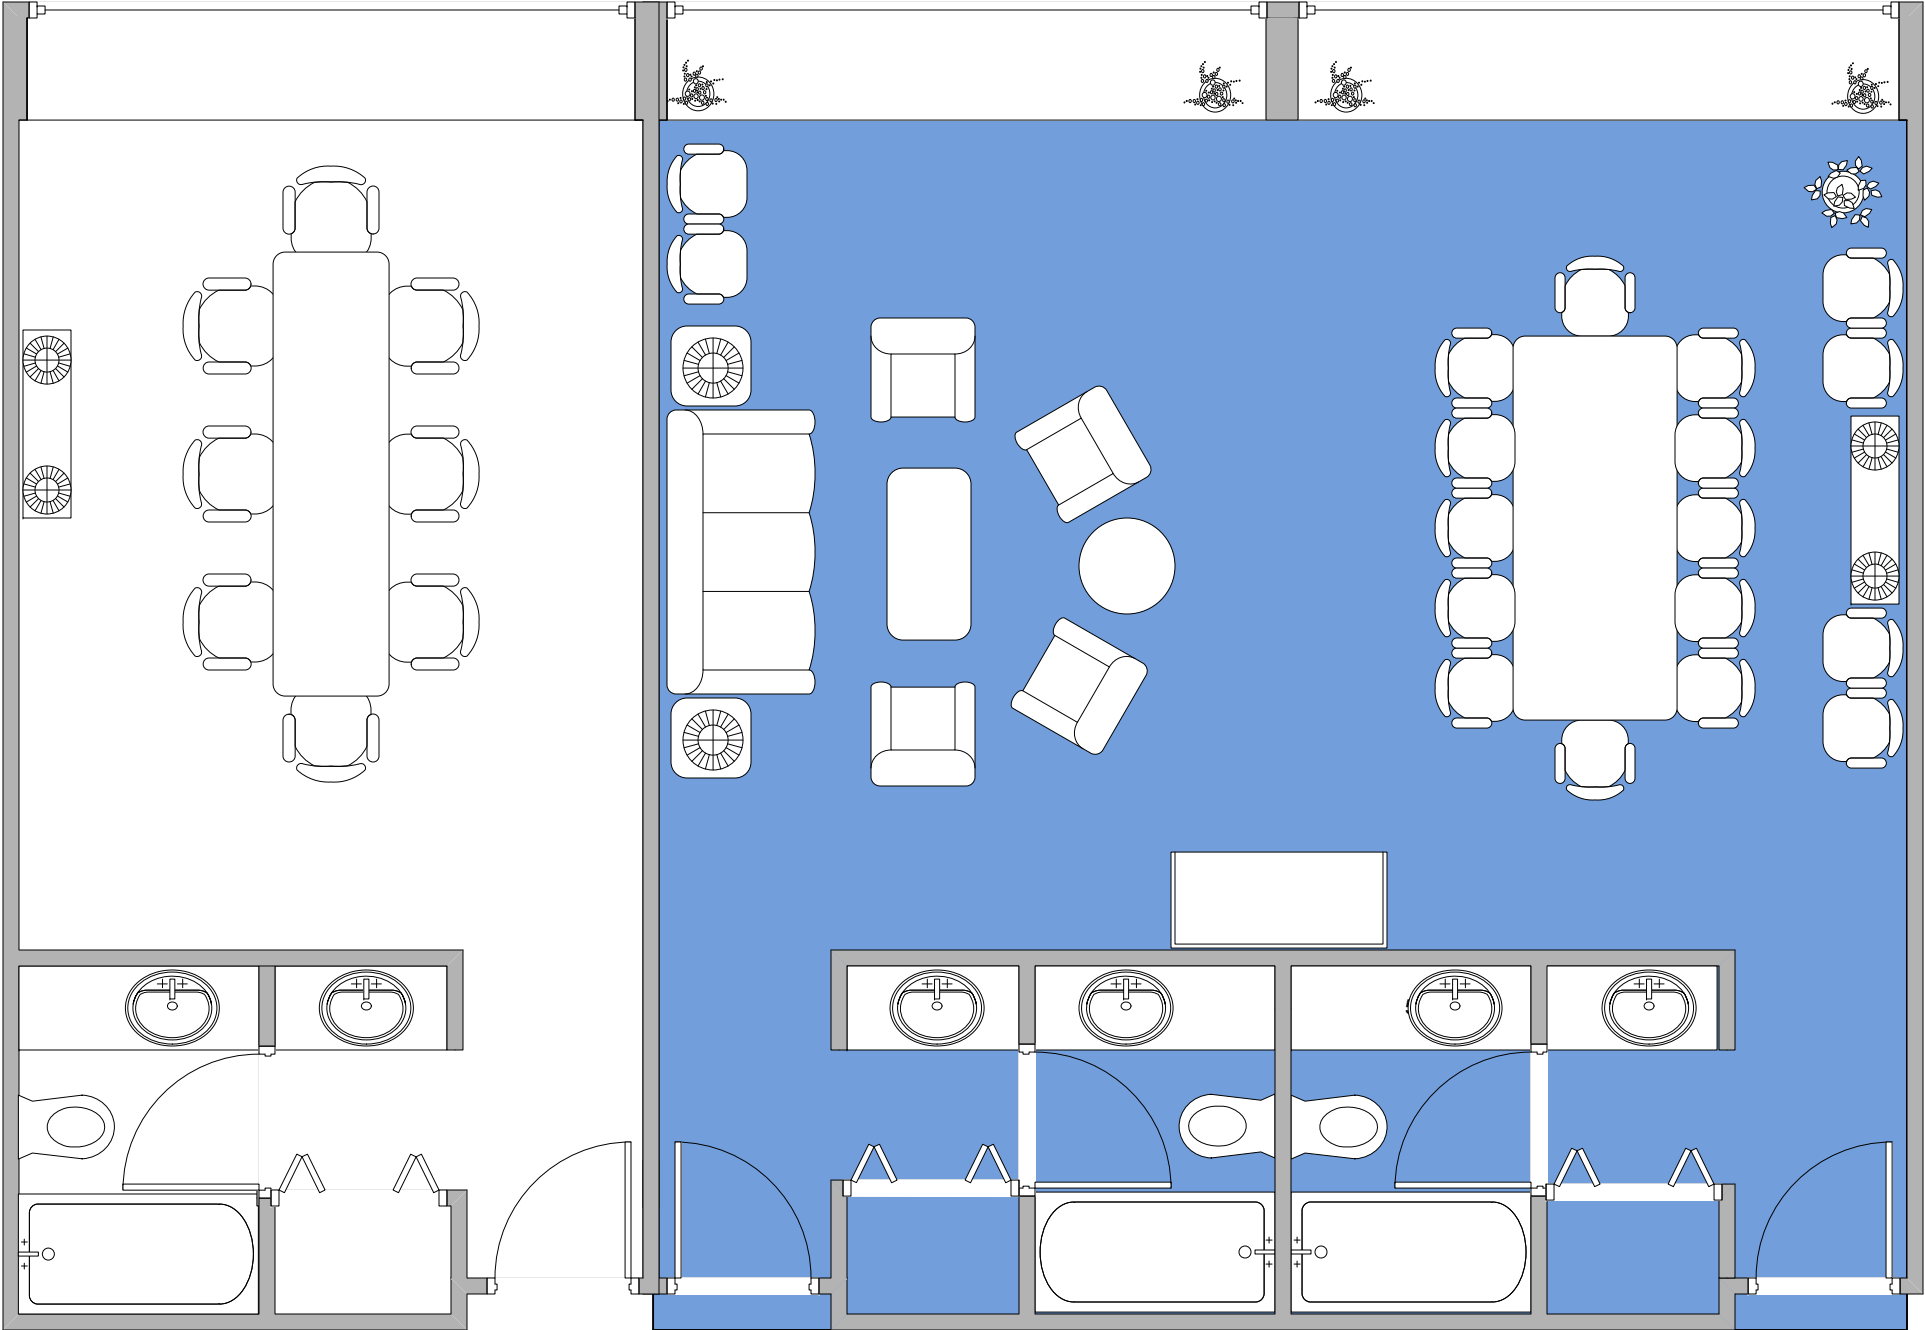

Rosemary & Lobelia

Convention Facility
Level 7 – South Wing

SCALE
1: 48

13'-0"

26'-0"

17'-0"

Rosemary

Convention Facility
Level 7 – South Wing

SCALE
1: 48

26'-0"